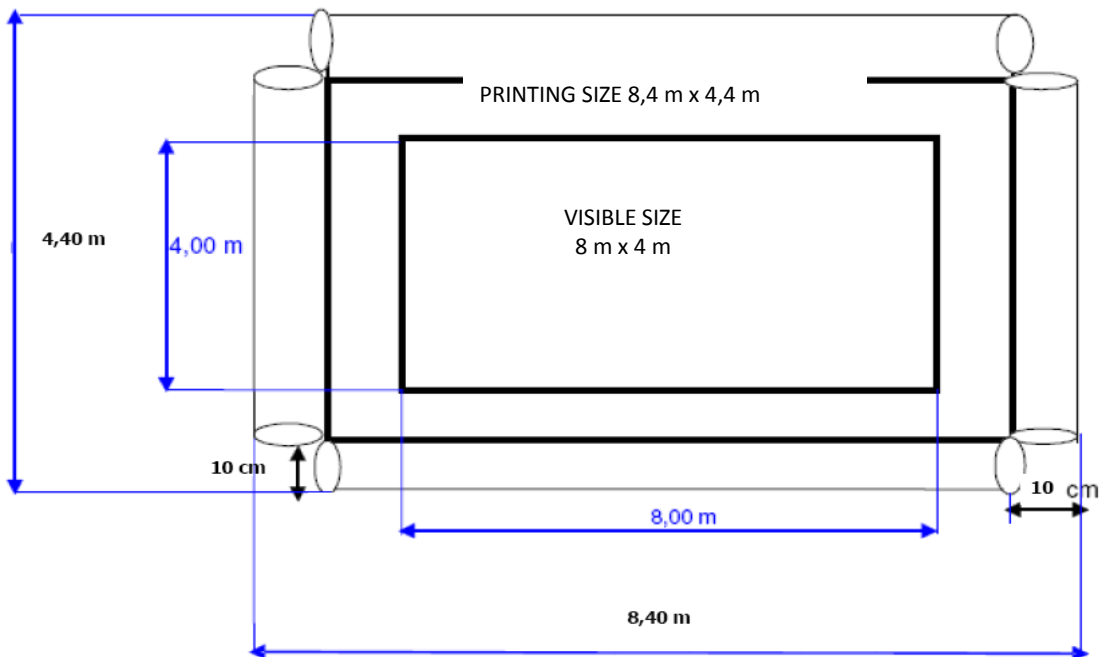

## SUPER BACKLIGHT - technical specifications

JCDecaux Group

Printing Size (L)	Printing Size (H)	Visible size (L)	Visible size (H)	Printing Size m <sup>2</sup>	Visible size m <sup>2</sup>	All size with pocket	Material
8,4	4,4	8	4	36,96	32	36,96	vinyl backlight

### We need art work prepared as:

- 32 bit CMYK colour file for PC computers,
- in 1:10 scale (10 x smaller instead of real dimensions)
- resolution in scale 1/10 : 350 dpi (jobs for exemple 6m<sup>2</sup> and more)
- bigger job - lower resolution
- pictures scanning resolution : 1200 dpi and then re-scale to 1/10 scale of needed dimensions (see above)
- CMYK description of black colour : C70% , M60% , Y50% , K100%
- Job format : TIFF, EPS
- Photoshop compression : 4
- Photo-Paint Compression : 10/10
- please add colour proof as : cromalin , matchprint or substitute